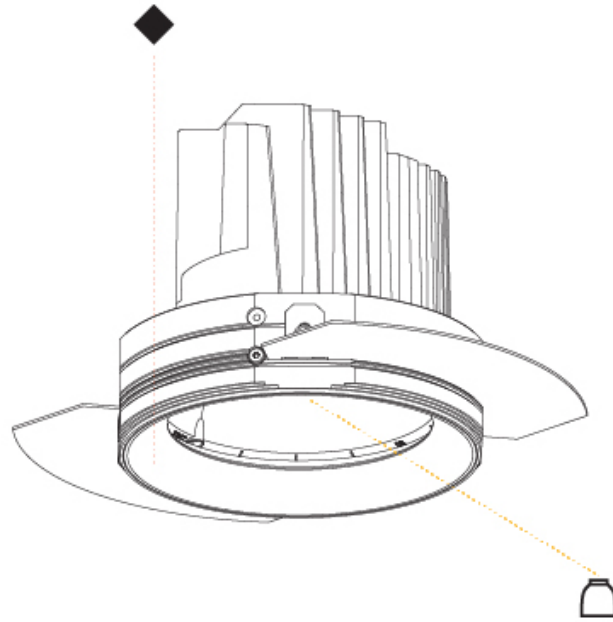

Ø 136mm 5 3/8"

BIONIQ ROUND ADJUSTABLE TRIMLESS

A35185-

PROJECT

TYPE

SPECIFIER

QUANTITY

DATE

GENERAL

Series: Bioniq
Subseries: Bioniq Round Wallwash
Brand: Prolicht
Division: Architectural
Mounting Type: Recessed
Mounting Location: Ceiling
Subcategory: Downlight

PHYSICAL

Shape: Round
Diameter (mm): 139
Diameter (in): 5 1/2
Height (mm): 137
Height (in): 5 3/8
Ceiling Thickness (mm): 10 / 12.5 / 15 / 25
Ceiling Thickness (in): 3/8 or 1/2 or 9/16
Min. Recessing Depth (mm): 150
Min. Recessing Depth (in): 5 7/8
Light Distribution: Adjustable / Asymmetric
Weight (kg): 0.865
Weight (lbs): 1.9
Fixture Finish: SSR / BKV / CWI / CRY / HAB / UFT / ITA / RUA / FTG / MYG / LOD / PUS / FRO / FUP / KIA / POP / BLS / SPG / MEY / GOH / GUM / CHC / COM / ABZ / JAG / OBR / MOS / ROR
Fixture Material: Aluminum Die Cast
Cut-out Measurements: 130mm / 5 1/8"